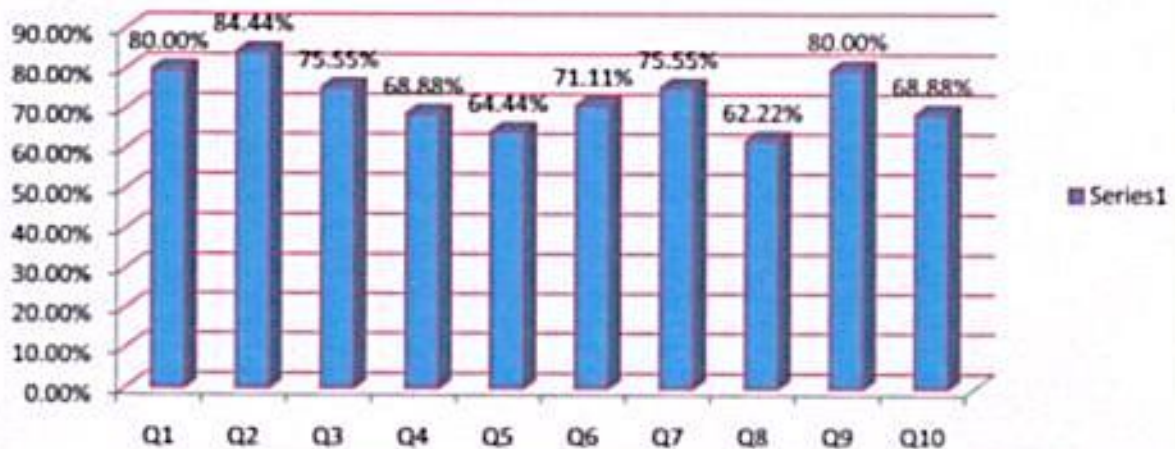

SRK INSTITUTE OF TECHNOLOGY

Enikepadu, Vijayawada 521108
Approved by AICTE, Affiliated to JNTUK, Kakinada
(ISO 9001:2015 Certified Institution)

EMPLOYERS FEEDBACK ON CURRICULUM DESIGN 2022-23

S/NO	QUESTIONNAIRE	FEEDBACK
1	How do you rate the technical knowledge of the students?	80.00%
2	How do rate the relevance of the curriculum for employability?	84.44%
3	How do you rate the students' ability to work in teams?	75.55%
4	How do you rate the students' managerial and leadership qualities?	68.88%
5	How do you rate the students' ability to learn and mould themselves in the industrial practices?	64.44%
6	How do you rate the students' contribution to the growth of industries?	71.11%
7	How do you rate the communication skills of the students?	75.55%
8	How do you rate the offering of electives in relation to the technological advancements?	62.22%
9	How do you rate the training and placement support in the curriculum?	80.00%
10	How do you rate the overall learning ambience of the college?	68.88%

Employer Feedback on Curriculum Design 2022-23

PRINCIPAL

PRINCIPAL
SRK INSTITUTE OF TECHNOLOGY
ENIKEPADU, VIJAYAWADA-521 108.