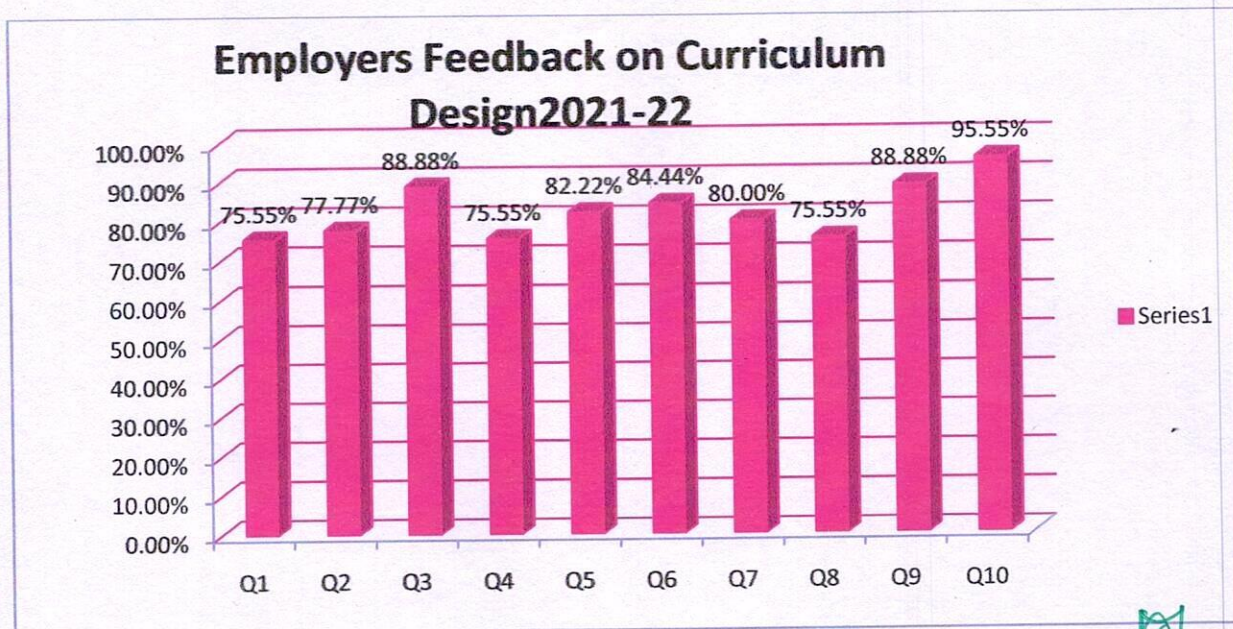

SRK INSTITUTE OF TECHNOLOGY

Enikepadu, Vijayawada 521108
Approved by AICTE, Affiliated to JNTUK, Kakinada
(ISO 9001:2015 Certified Institution)

EMPLOYERS FEEDBACK ON CURRICULUM DESIGN 2021-22

S/NO	QUESTIONNAIRE	FEEDBACK
1	How do you rate the technical knowledge of the students?	75.55%
2	How do rate the relevance of the curriculum for employability?	77.77%
3	How do you rate the students' ability to work in teams?	88.88%
4	How do you rate the students' managerial and leadership qualities?	75.55%
5	How do you rate the students' ability to learn and mould themselves in the industrial practices?	82.22%
6	How do you rate the students' contribution to the growth of industries?	84.44%
7	How do you rate the communication skills of the students?	80.00%
8	How do you rate the offering of electives in relation to the technological advancements?	75.55%
9	How do you rate the training and placement support in the curriculum?	88.88%
10	How do you rate the overall learning ambience of the college?	95.55%

PRINCIPAL

PRINCIPAL
S.R.K. INSTITUTE OF TECHNOLOGY
ENIKEPADU, VIJAYAWADA.