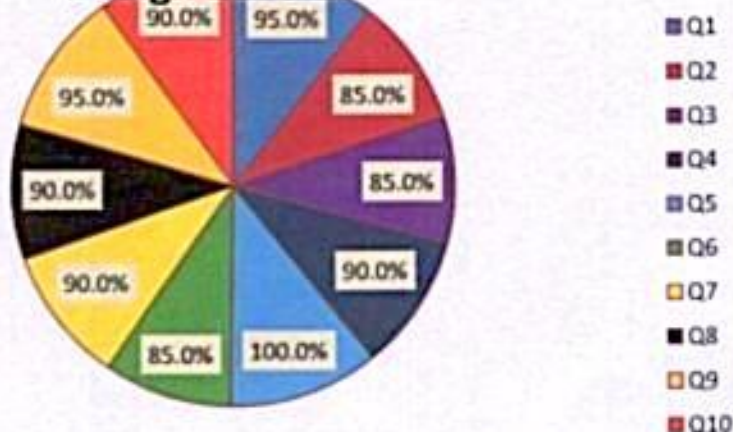

SRK INSTITUTE OF TECHNOLOGY
Enikepadu, Vijayawada 521108
Approved by AICTE, Affiliated to JNTUK, Kakinada
(ISO 9001:2015 Certified Institution)

EMPLOYER FEEDBACK AND ANALYSIS ON CURRICULUM DESIGN 2020-21

S/NO	QUESTIONNAIRE	FEEDBACK
1	How do you rate the technical knowledge of the students?	95.0%
2	How do rate the relevance of the curriculum for employability?	85.0%
3	How do you rate the students' ability to work in teams?	85.0%
4	How do you rate the students' managerial and leadership qualities?	90.0%
5	How do you rate the students' ability to team and mould themselves in the industrial practices?	100.0%
6	How do you rate the students' contribution to the growth of industries?	85.0%
7	How do you rate the communication skills of the students?	90.0%
8	How do you rate the offering of electives in relation to the technological advancements?	90.0%
9	How do you rate the training and placement support in the curriculum?	95.0%
10	How do you rate the overall learning ambience of the college?	90.0%

Employers feedback on curriculum Design 2020-21

PRINCIPAL

PRINCIPAL
SRK INSTITUTE OF TECHNOLOGY
ENIKEPADU, VIJAYAWADA