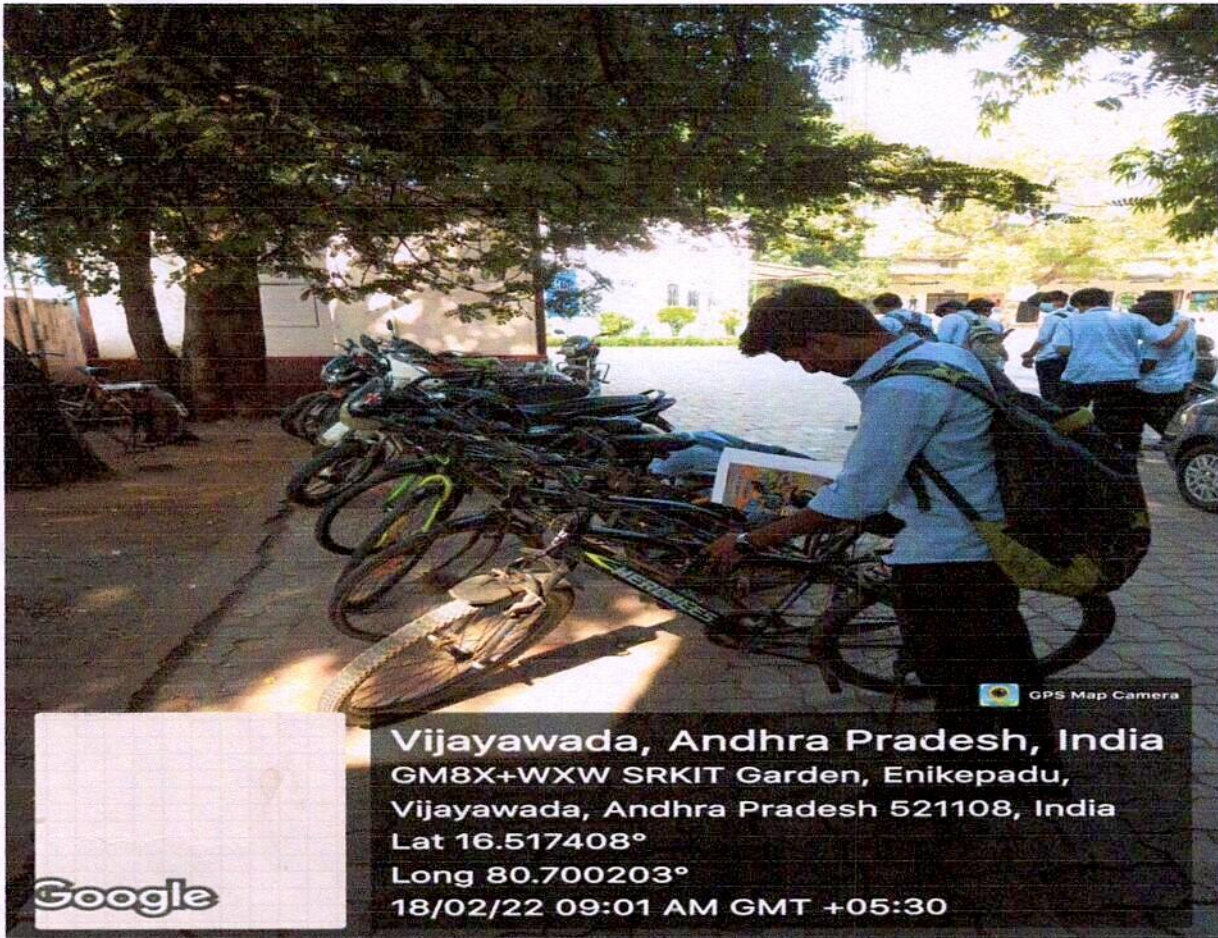

SRK Institute of Technology

Permitted by Govt. of A.P., Approved by AICTE, New Delhi
Affiliated to JNTUK & Certified by ISO 9001:2015
Accredited by NAAC with 'A' grade

7.1.5 Use of Bicycles/Battery powered vehicles