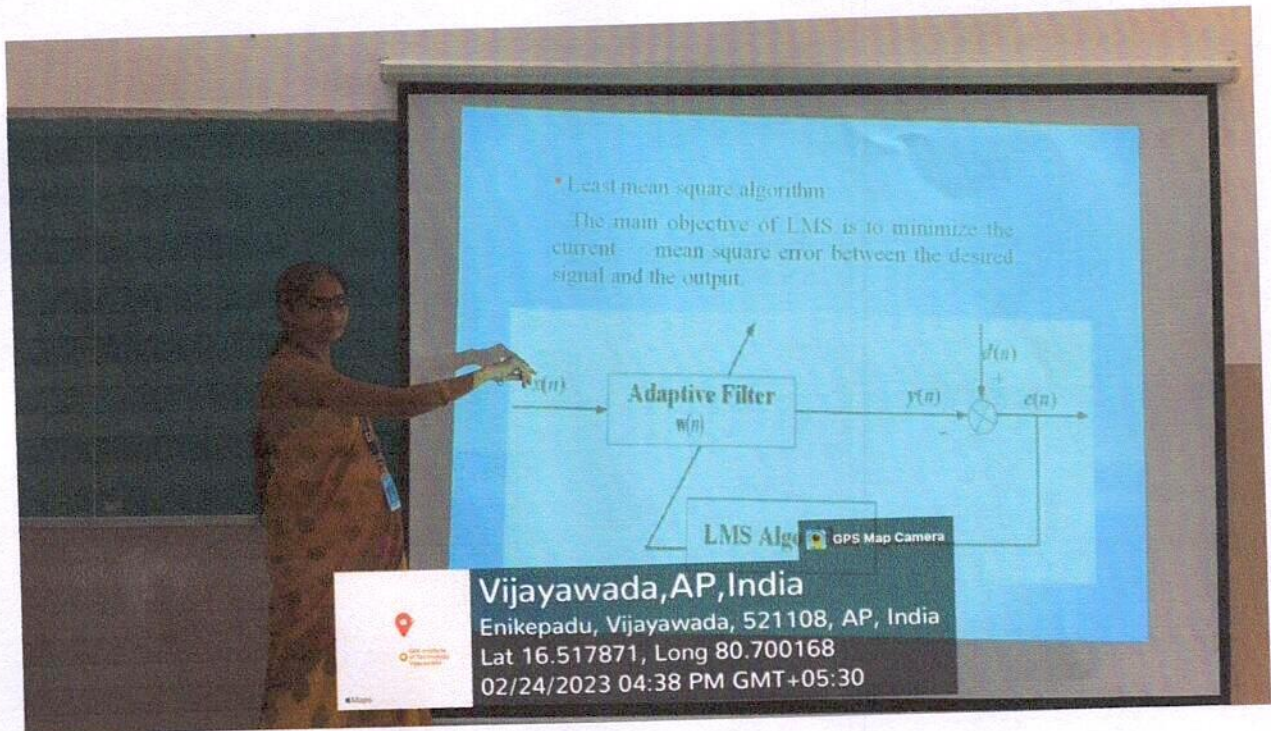

A-211 Computer Science and Engineering Projector, Projector Screen, System

PRINCIPAL
SRK INSTITUTE OF TECHNOLOGY
ENIKEPADU, VIJAYAWADA-521 108.