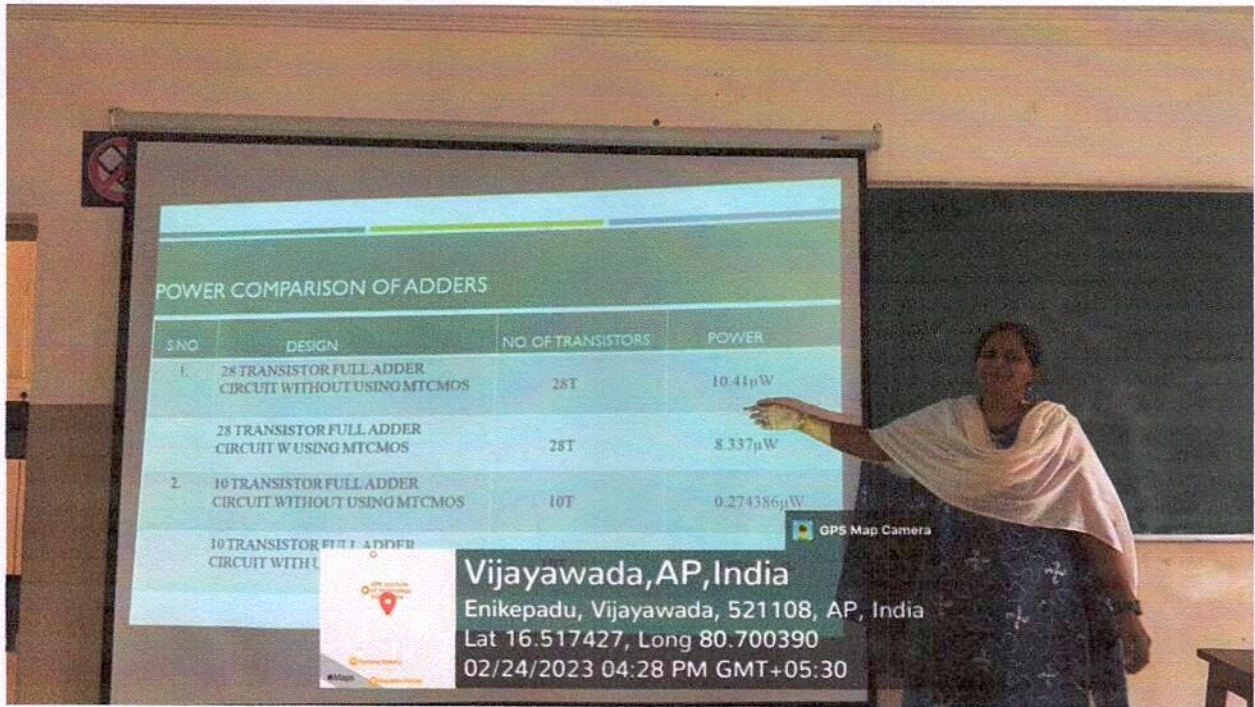

A-205 Computer Science and Engineering Department Projector, Projector Screen, System

PRINCIPAL
SRK INSTITUTE OF TECHNOLOGY
ENIKEPADU, VIJAYAWADA-521108.