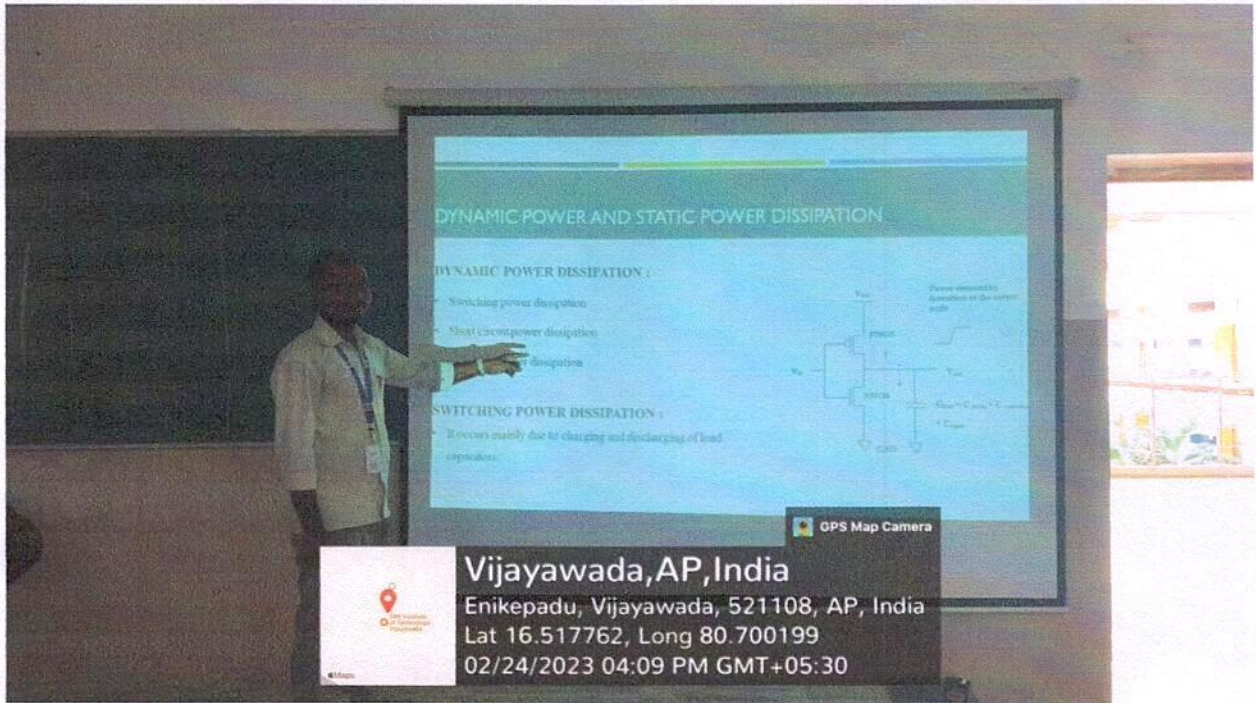

A-201 Computer Science and Engineering

Chellur
PRINCIPAL
SRK INSTITUTE OF TECHNOLOGY
ENIKEPADU, VIJAYAWADA-521 108.

A-202 Computer Science and Engineering Department Projector, Projector Screen, System

**PRINCIPAL
SRK INSTITUTE OF TECHNOLOGY
ENIKEPADU, VIJAYAWADA-521 108.**